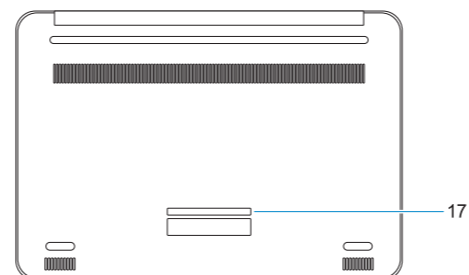

Dell.com/contactdell

Dell.com/regulatory_compliance

P80G

P80G002

Chromebook 13 3380

1. Microphone
2. Camera
3. Camera status light
4. Microphone
5. Power button
6. Noble Wedge lock slot
7. USB 3.0 port
8. Battery status light
9. Universal audio port
10. Speakers
11. Touchpad
12. microSD card reader
13. USB 3.0 port with PowerShare
14. HDMI port
15. Power port connector
16. Dell Activity Light
17. Service tag label