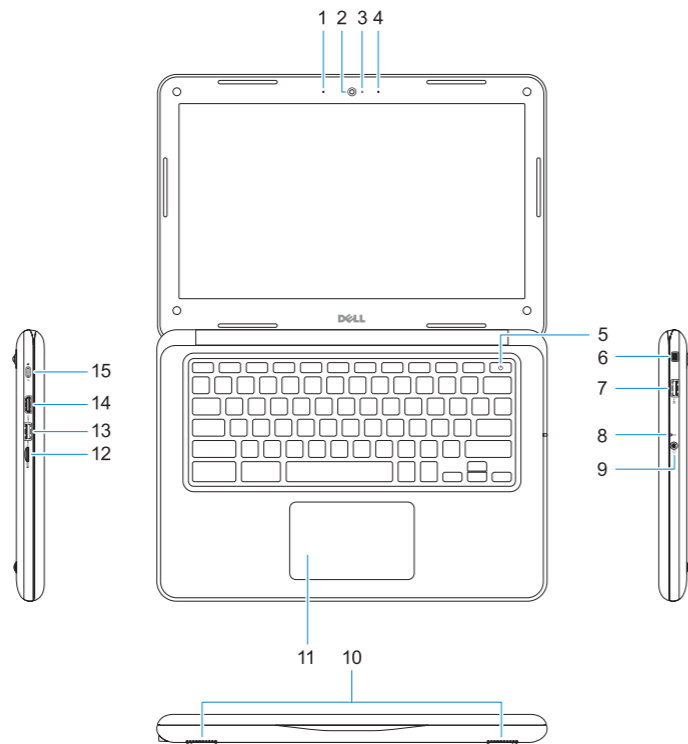

Dell.com/contactdell

Dell.com/regulatory_compliance

P80G

P80G002

Chromebook 13 3380

1. Microphone
2. Camera
3. Camera status light
4. Microphone
5. Power button
6. Noble Wedge lock slot
7. USB 3.0 port
8. Battery status light
9. Universal audio port
10. Speakers
11. Touchpad
12. microSD card reader
13. USB 3.0 port with PowerShare
14. HDMI port
15. Power port connector
16. Dell Activity Light
17. Service tag label